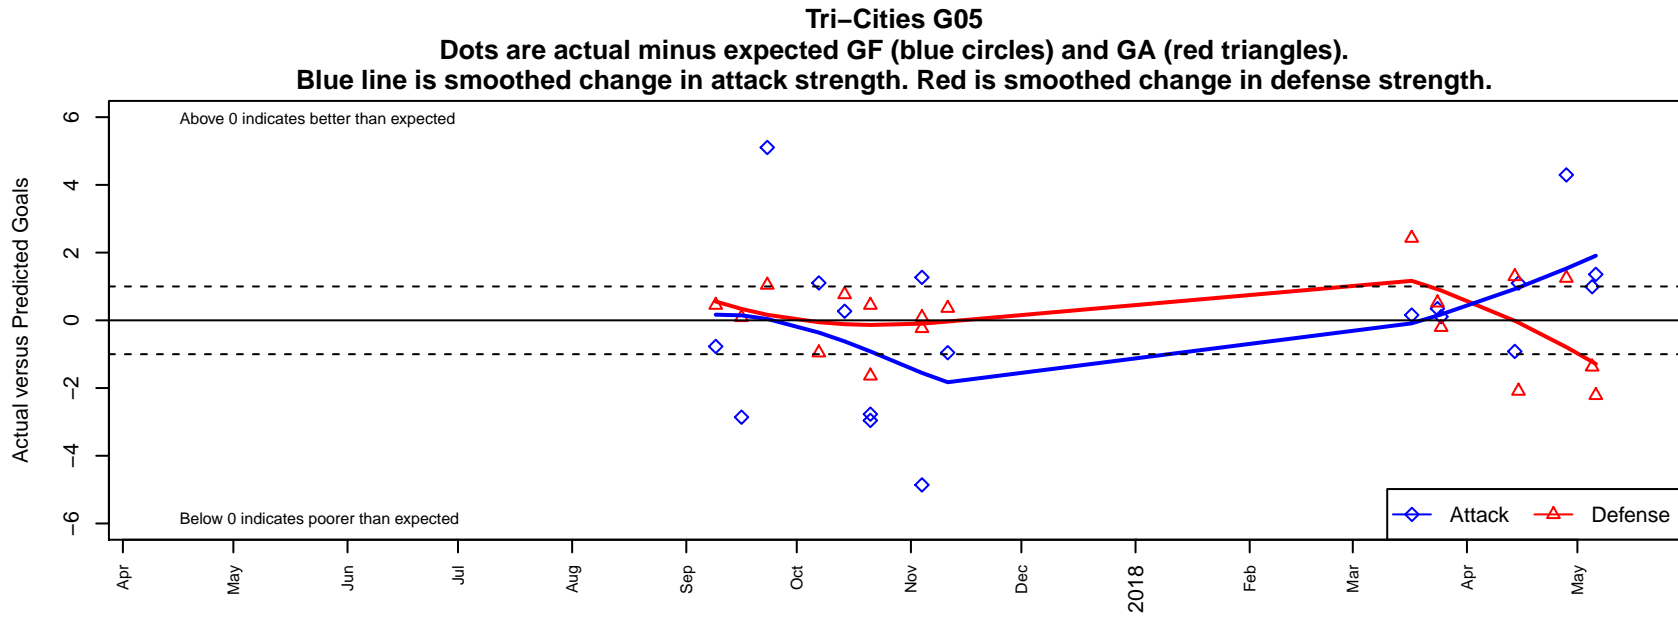

**attack and defense variance (black dot)
relative to other teams
and top 10 in region**

**attack and defense rating
relative to others at age
and all opponents in last 13 months**

Tri-Cities G05

, WA
G05 total strength=773
attack=1.38 defense=0.6
fall league = PSPL Copa 2 – East U13
spr league = Spr PSPL EWA – '05 Classic 1 – I

alt names used:
Tri-Cities FC G2005
Tri-Cities FC G2005

Venues played:
2017 PSPL Copa 2 – East U13
2017 Spr PSPL EWA – '05 Classic 1 – East U1