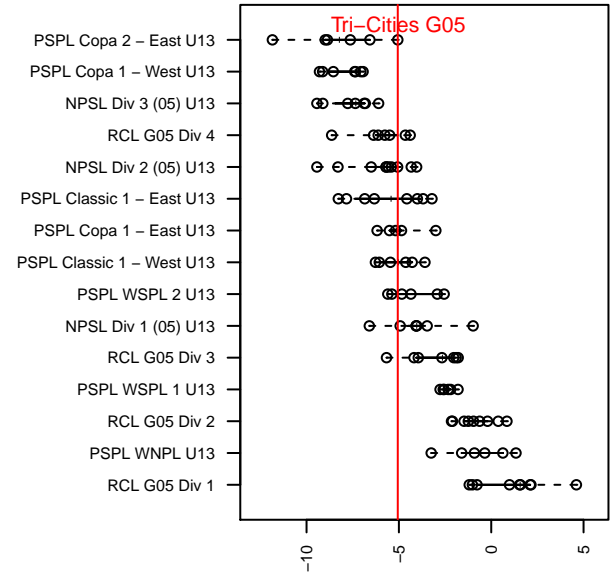

# Tri-Cities G05

, WA  
 G05 total strength=773  
 attack=1.38 defense=0.6  
 fall league = PSPL Copa 2 – East U13  
 spr league = Spr PSPL EWA – '05 Classic 1 – I

alt names used:  
 Tri-Cities FC G2005  
 Tri-Cities FC G2005

Venues played:  
 2017 PSPL Copa 2 – East U13  
 2017 Spr PSPL EWA – '05 Classic 1 – East U1

**attack and defense variance (black dot)  
relative to other teams  
and top 10 in region**

**attack and defense rating  
relative to others at age  
and all opponents in last 13 months**